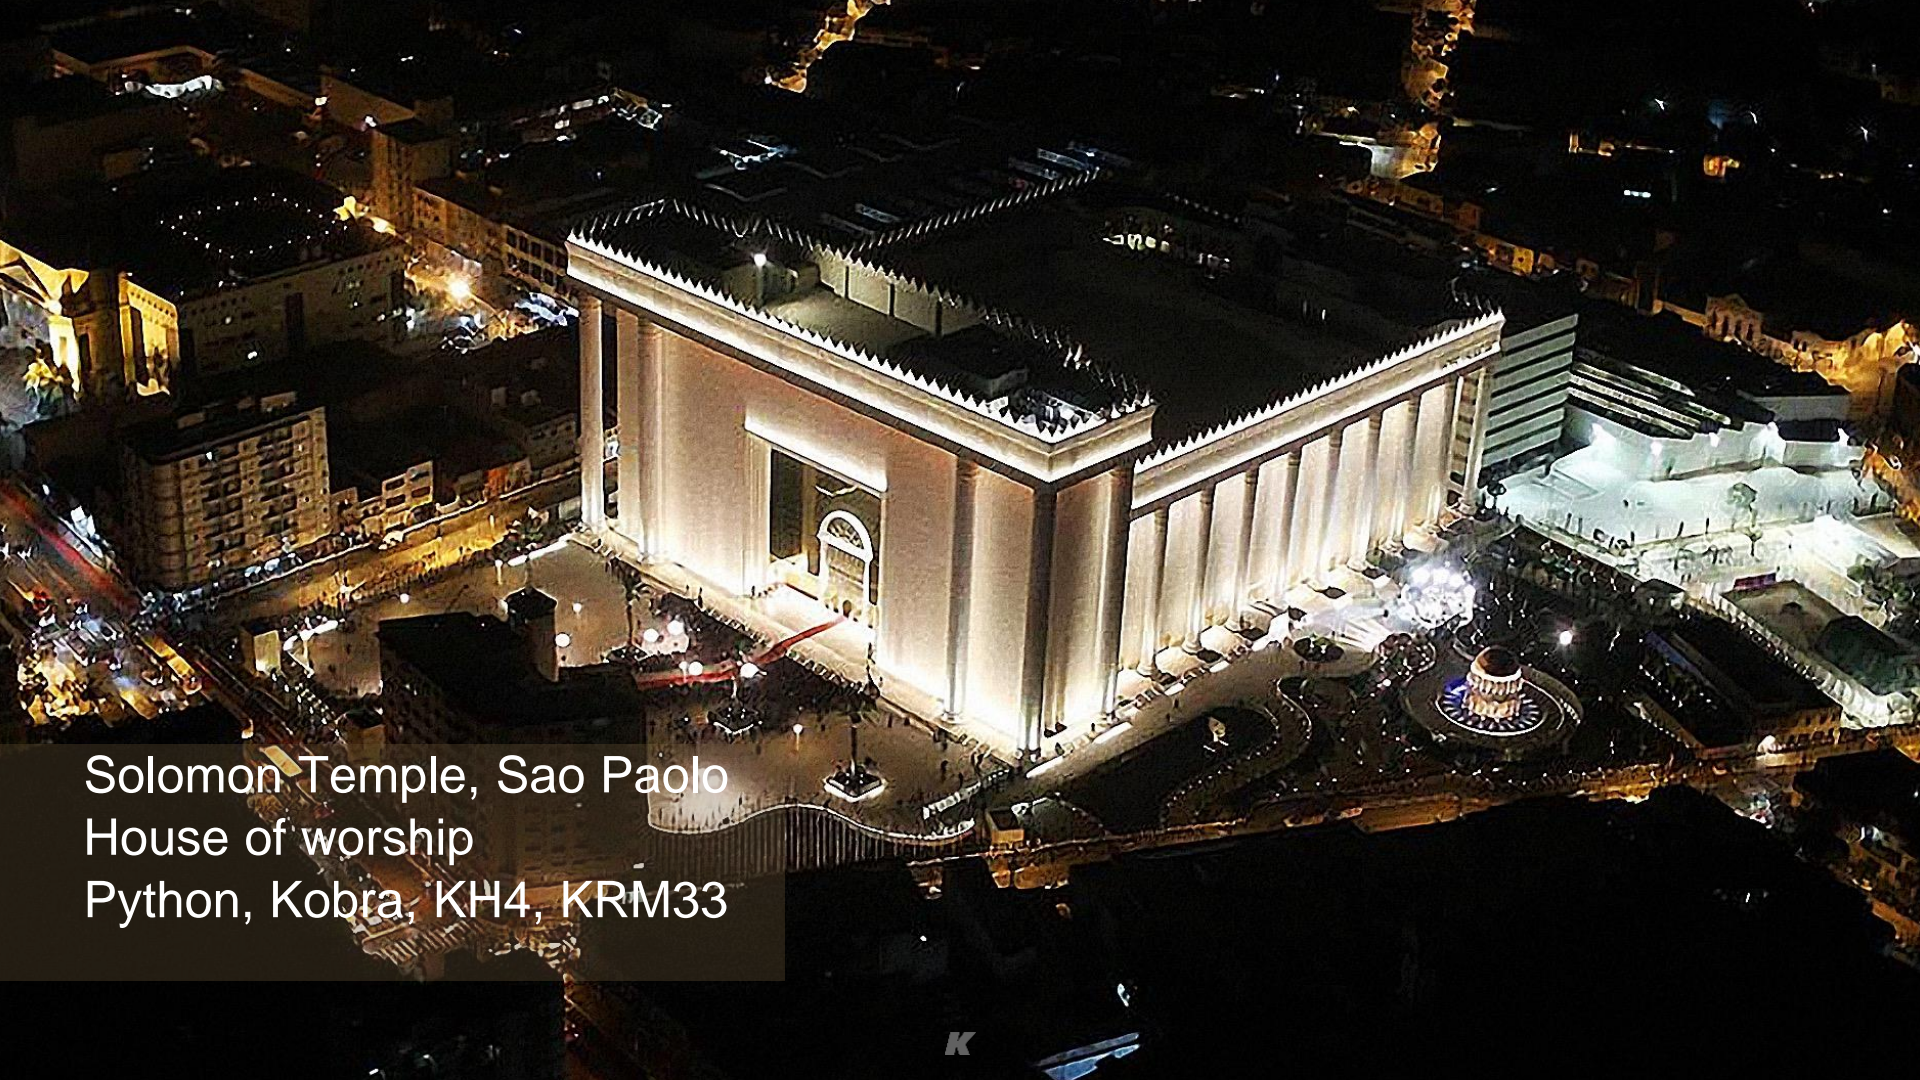

The Voice, USA  
TV broadcast  
Piccolo

St. Patrick Cathedral, New York  
House of Worship  
KP52, Kobra

Florim Gallery, Italy  
Company headquarters  
Kobra, Lizard

Shanghai Concert Hall  
Theatre, orchestra  
Python

Teatro Colosseo, Torino  
Theatre  
Kobra

Solomon Temple, Sao Paulo  
House of worship  
Python, Kobra, KH4, KRM33

X Factor Italia  
TV broadcast  
Kobra