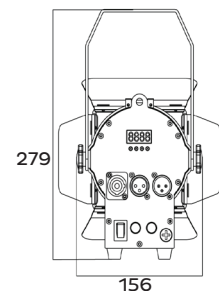

CONNECTIONS DMX Connections: 3 pin XLR In/Out male and female
Power connections: PowerCon In/Out

PHYSICAL Dimensions: 230 x 156 x 279mm
Net weight: 1.7 Kg (barn door included)
Color: Black
Housing: Aluminum
IP rating: 20
Operating temperature: -5°C/45°C

Dimensions

Luminous Diagram