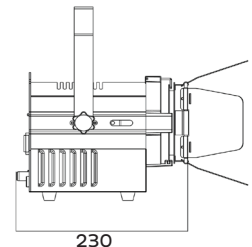

CONNECTIONS DMX Connections: 3 pin XLR In/Out male and female
Power connections: PowerCon In/Out

PHYSICAL Dimensions: 230 x 156 x 279mm
Net weight: 1.7 Kg (barn door included)
Color: Black
Housing: Aluminum
IP rating: 20
Operating temperature: -5°C/45°C

Dimensions

Luminous Diagram