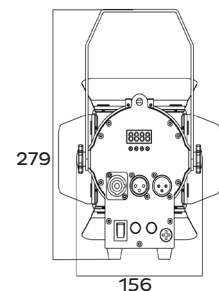

ELECTRICAL Input voltage: AC100-240V/50-60Hz

CONNECTIONS DMX Connections: 3 pin XLR In/Out male and female
 Power connections: PowerCon In/Out

PHYSICAL Dimensions: 230 x 156 x 279mm
 Net weight: 1.7 Kg (barn door included)
 Color: Black
 Housing: Aluminum
 IP rating: 20
 Operating temperature: -5°C/45°C

Dimensions

Luminous Diagram