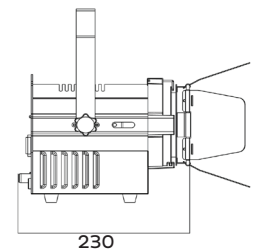

ELECTRICAL Input voltage: AC100-240V/50-60Hz

CONNECTIONS DMX Connections: 3 pin XLR In/Out male and female
 Power connections: PowerCon In/Out

PHYSICAL Dimensions: 230 x 156 x 279mm
 Net weight: 1.7 Kg (barn door included)
 Color: Black
 Housing: Aluminum
 IP rating: 20
 Operating temperature: -5°C/45°C

Dimensions

Luminous Diagram